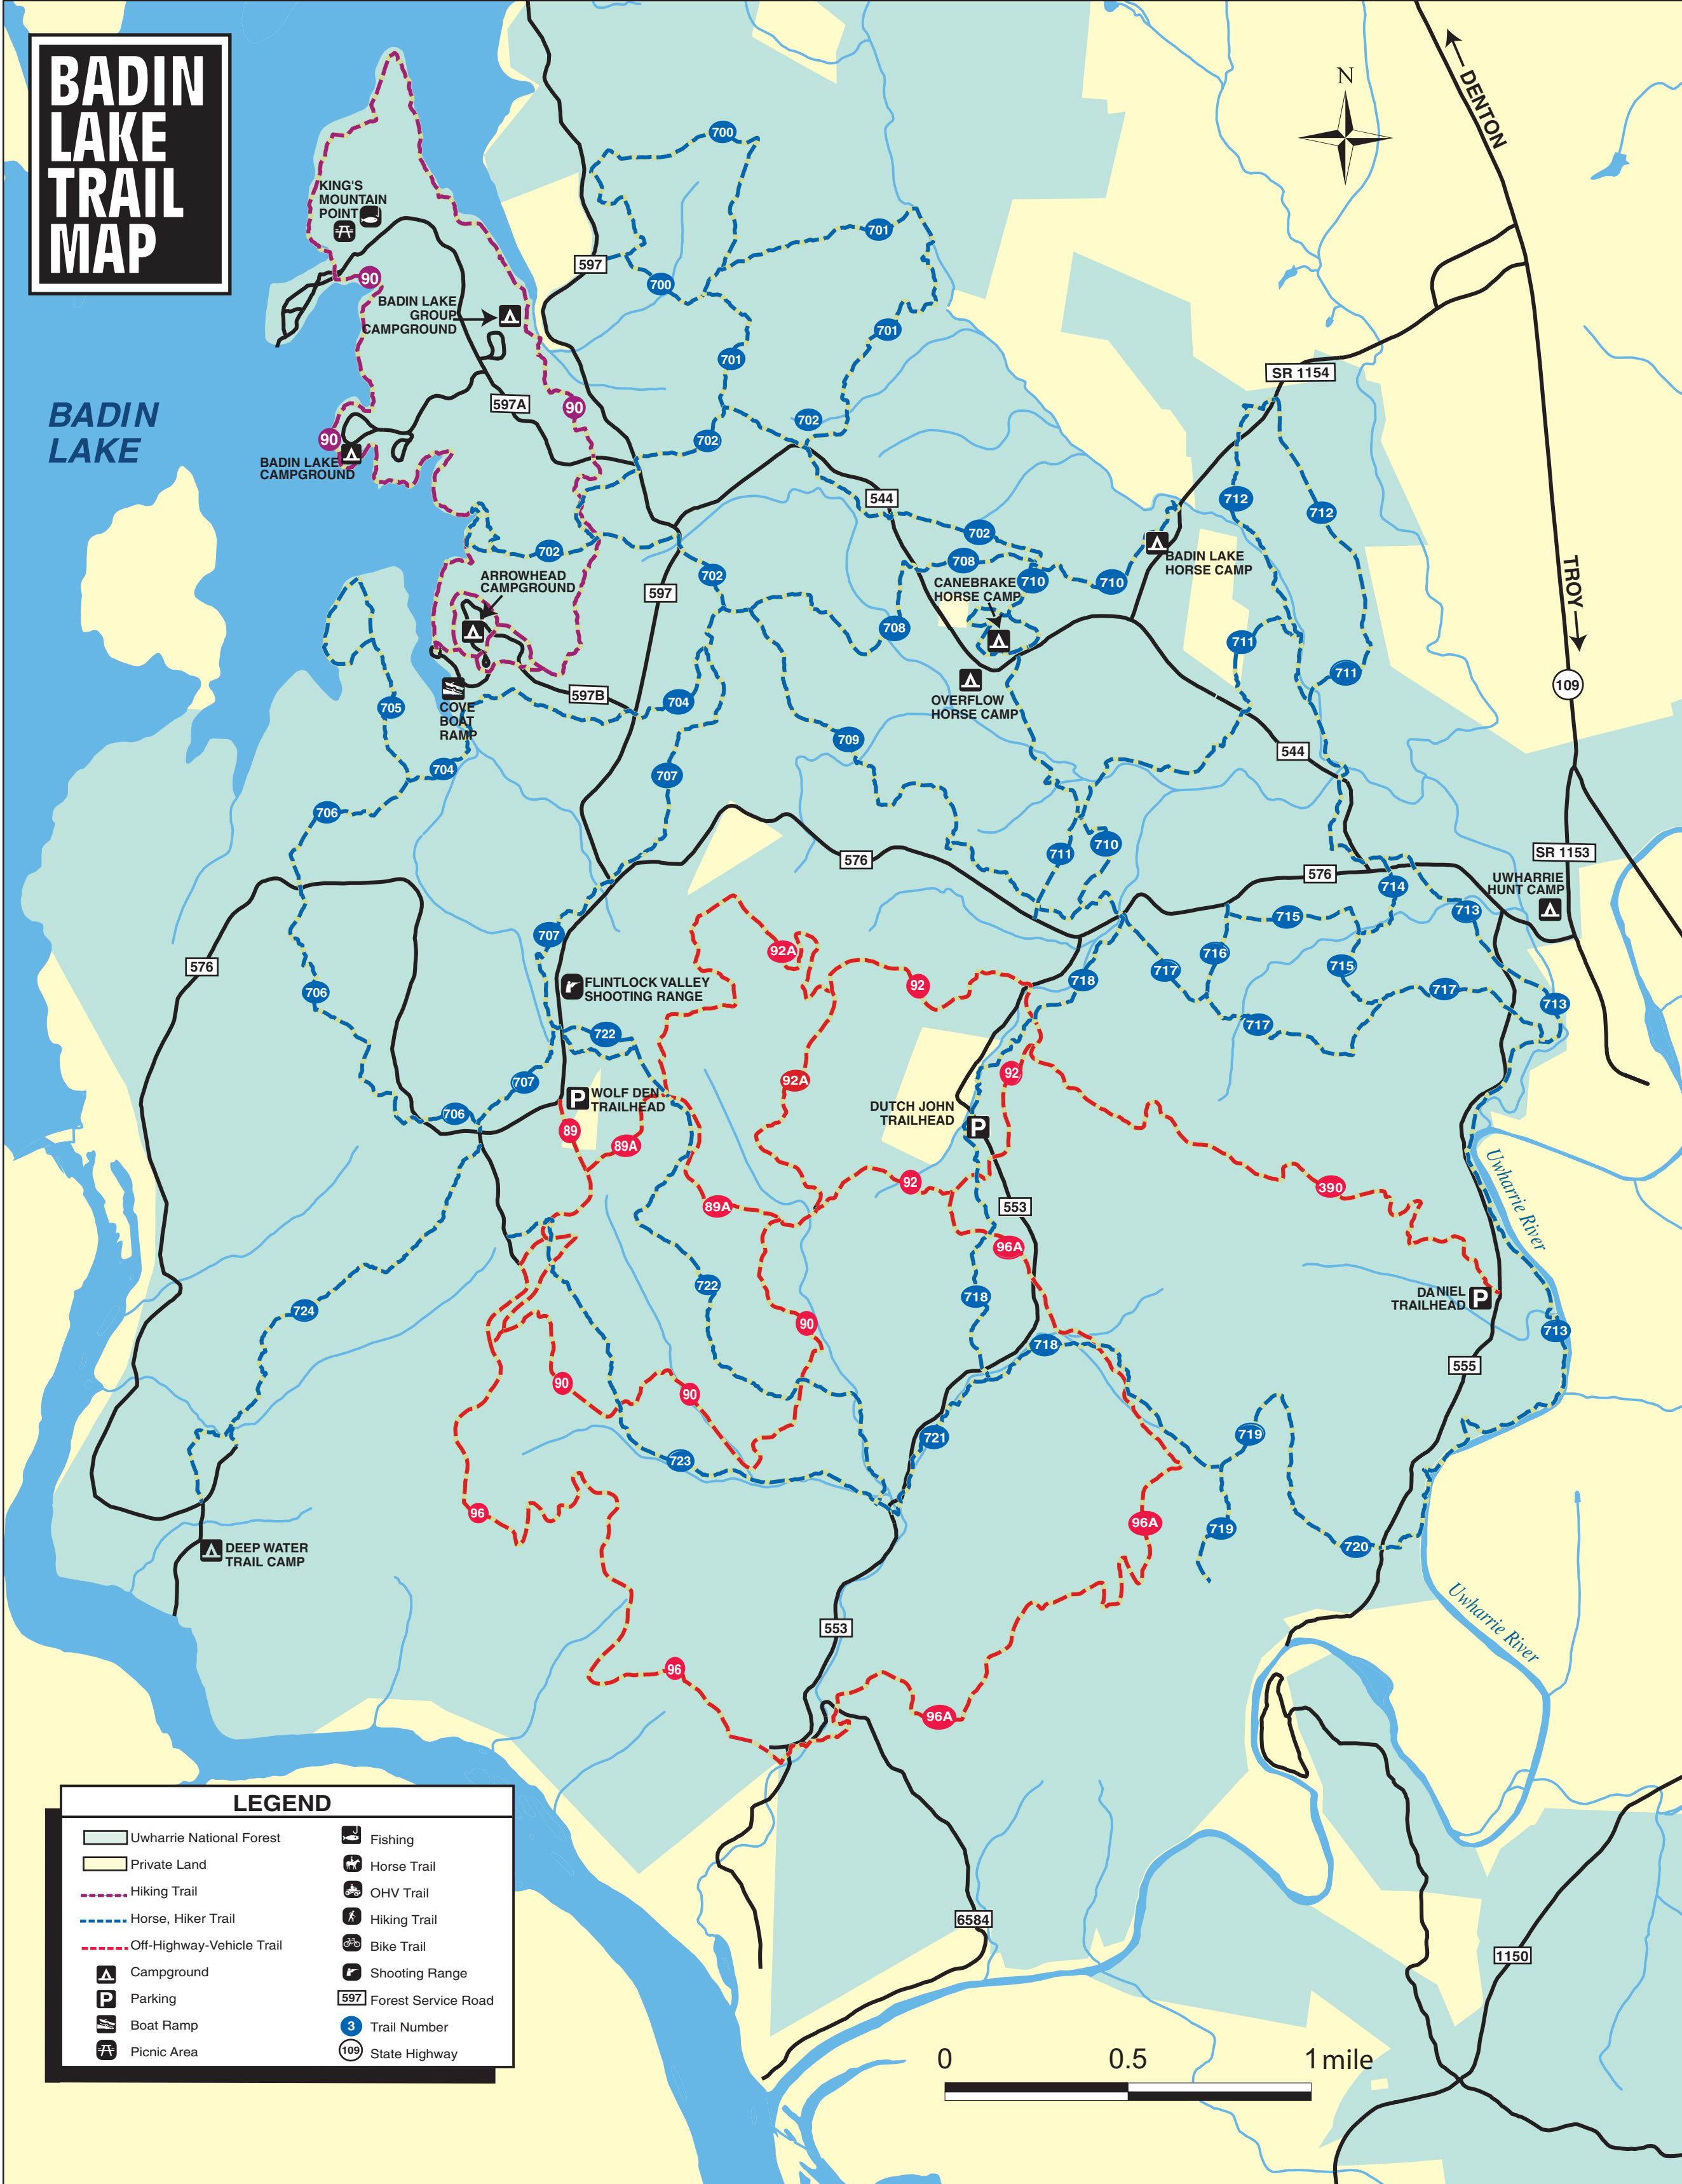

# BADIN LAKE TRAIL MAP

LEGEND	
Uwharrie National Forest	Fishing
Private Land	Horse Trail
Hiking Trail	OHV Trail
Horse, Hiker Trail	Hiking Trail
Off-Highway-Vehicle Trail	Bike Trail
Campground	Shooting Range
Parking	Forest Service Road
Boat Ramp	Trail Number
Picnic Area	State Highway